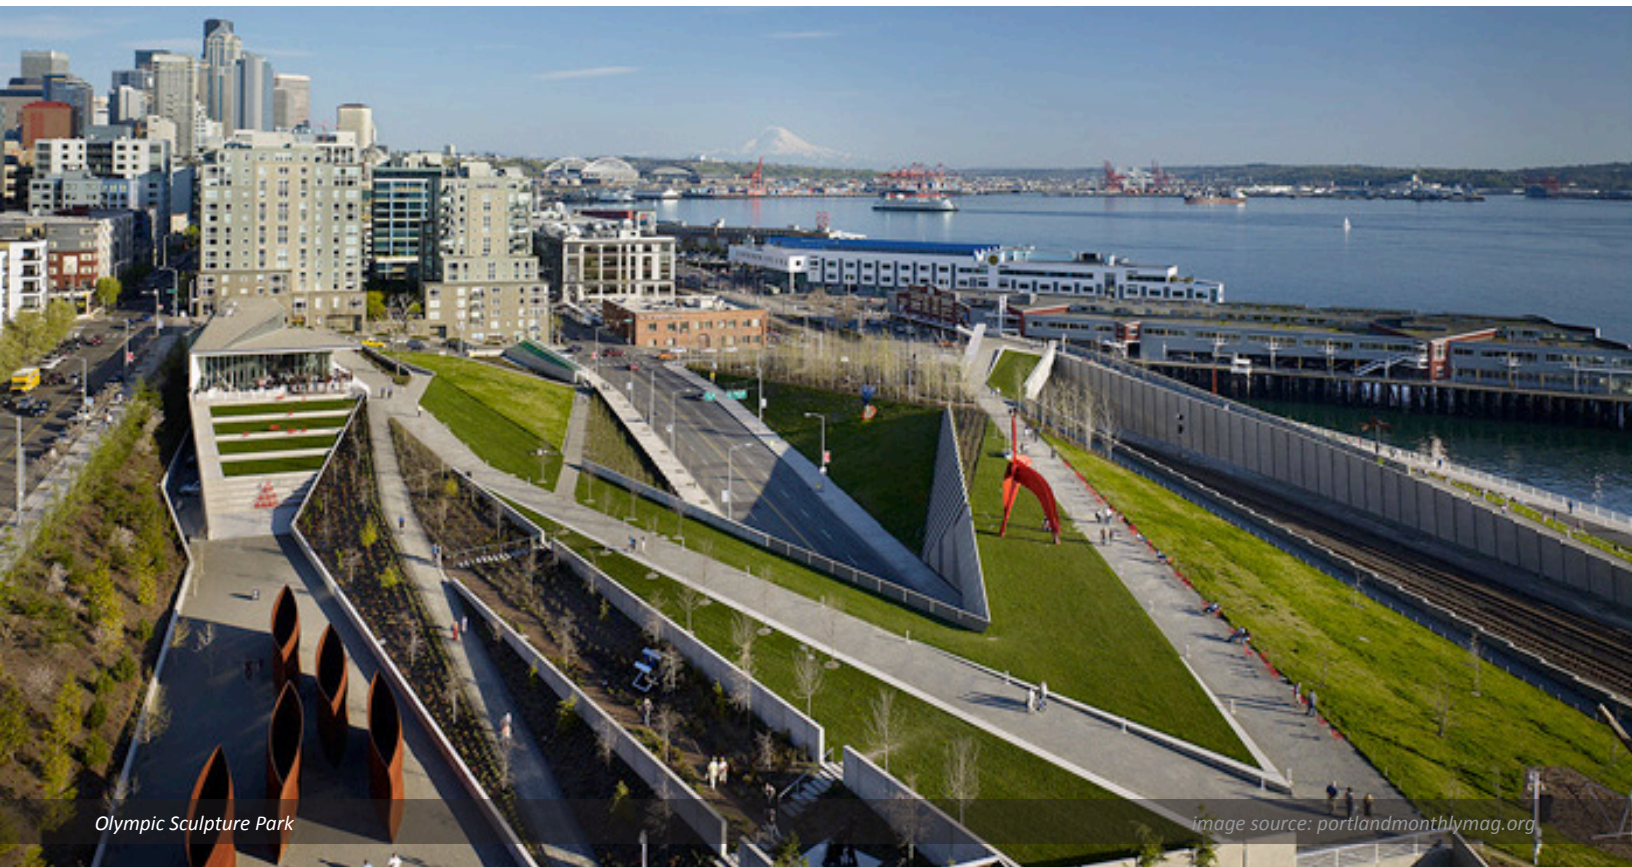

Intern in a Seattle, USA landscape architecture office

Travel funds of \$3.000 USD are available to support a 3-4 month internship in one of the following firms:

Gustafson Guthrie Nichol

SvR Design

Collins Woerman